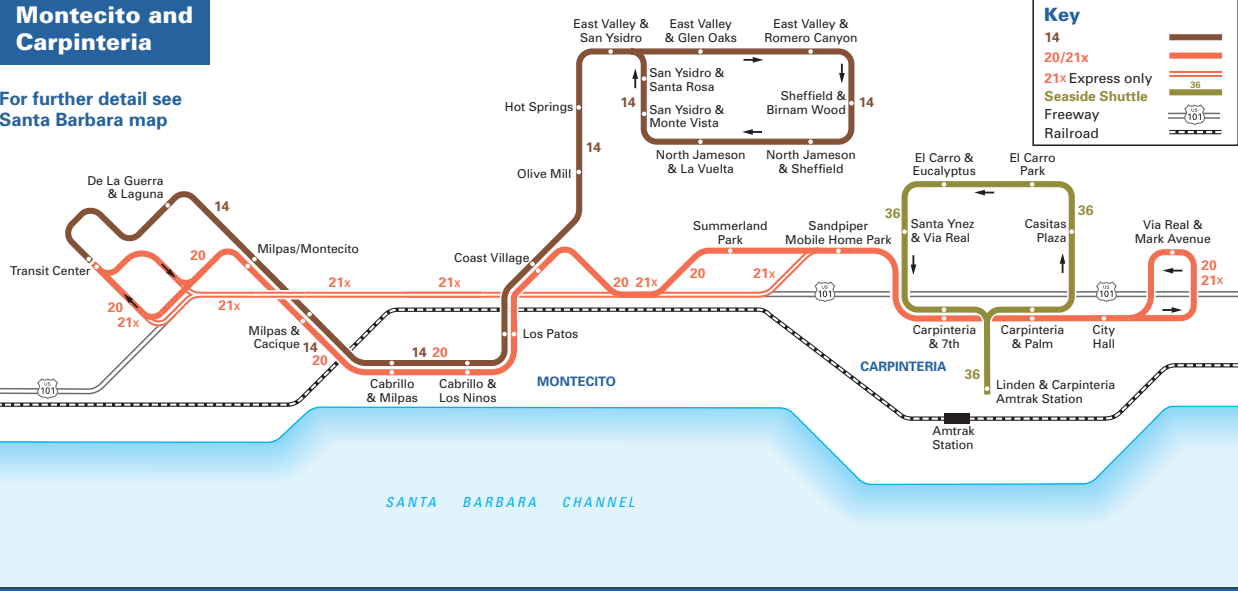

### Goleta, Isla Vista and Ellwood

### Santa Barbara Eastside, Westside and Mesa

### Montecito and Carpinteria

### Santa Barbara MTD Bus Routes

1/2	Westside/Eastside	
3	Oak Park	
4	Mesa/SBCC	
5	Mesa/La Cumbre	
6	Goleta	
7	Calle Real/ Fairview	

8	Calle Real/ Turnpike	
9	Calle Real/Old Town Shuttle	
10	Cathedral Oaks	
11	UCSB	
12x	Goleta Express	
14	Montecito	
15x	SBCC/UCSB Express	