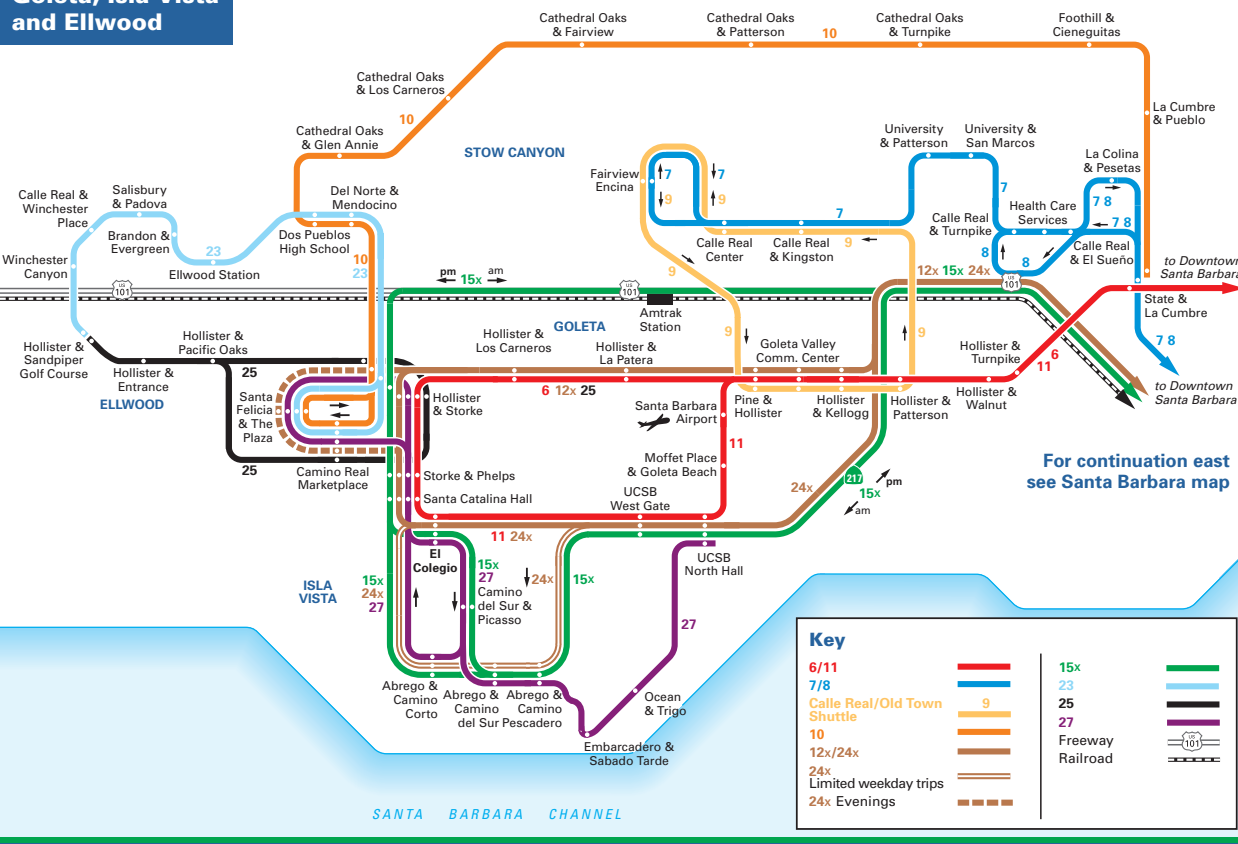

### Santa Barbara Eastside, Westside and Mesa

### Montecito and Carpinteria

### Santa Barbara MTD Bus Routes

1/2	Westside/Eastside	
3	Oak Park	
4	Mesa/SBCC	
5	Mesa/La Cumbre	
6	Goleta	
7	Calle Real/ Fairview	

8	Calle Real/ Turnpike	
9	Calle Real/Old Town Shuttle	
10	Cathedral Oaks	
11	UCSB	
12x	Goleta Express	
14	Montecito	
15x	SBCC/UCSB Express	

The Downtown-Waterfront Electric Shuttles are operated in partnership with the City of Santa Barbara