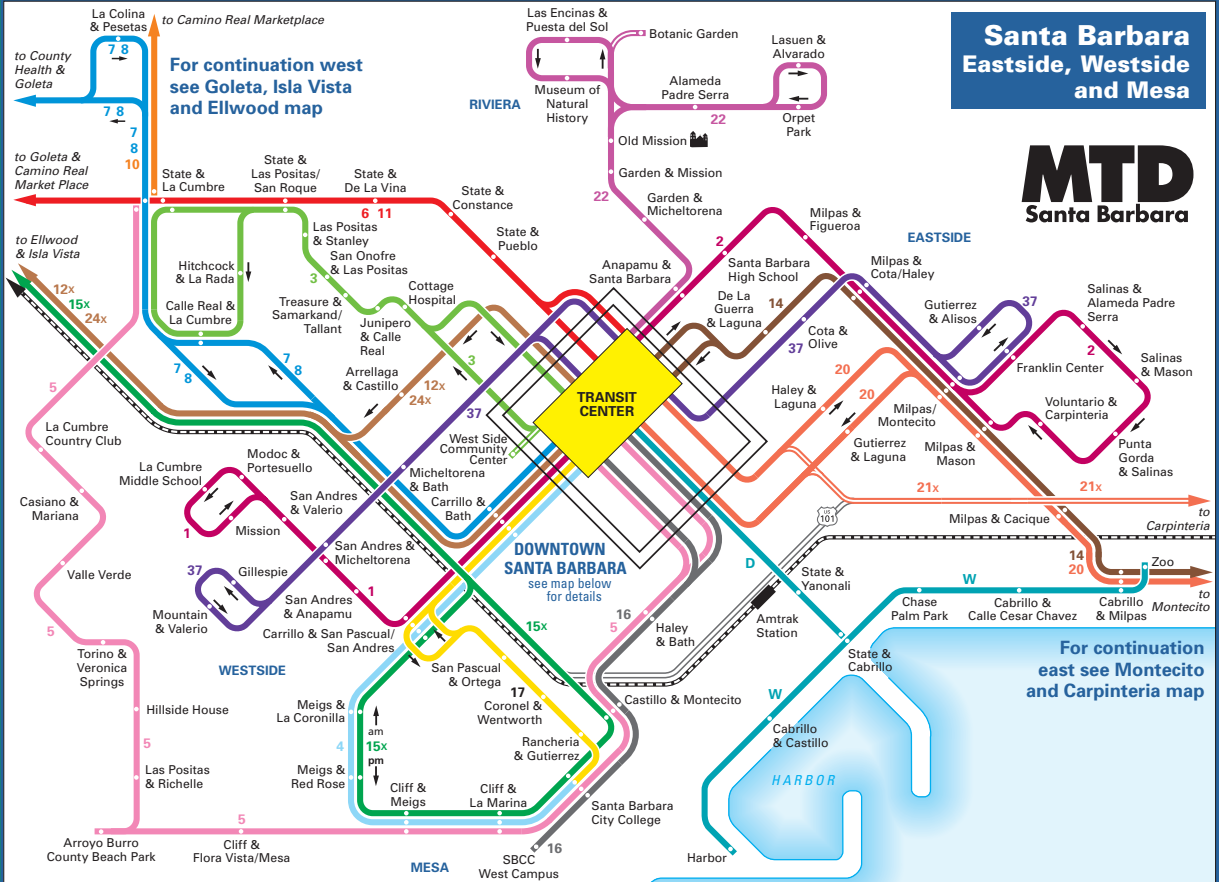

### Goleta, Isla Vista and Ellwood

### Santa Barbara Eastside, Westside and Mesa

### Montecito and Carpinteria

### Santa Barbara MTD Bus Routes

1/2	Westside/Eastside	
3	Oak Park	
4	Mesa/SBCC	
5	Mesa/La Cumbre	
6	Goleta	
7	Calle Real/ Fairview	

8	Calle Real/ Turnpike	
9	Calle Real/Old Town Shuttle	
10	Cathedral Oaks	
11	UCSB	
12x	Goleta Express	
14	Montecito	
15x	SBCC/UCSB Express	